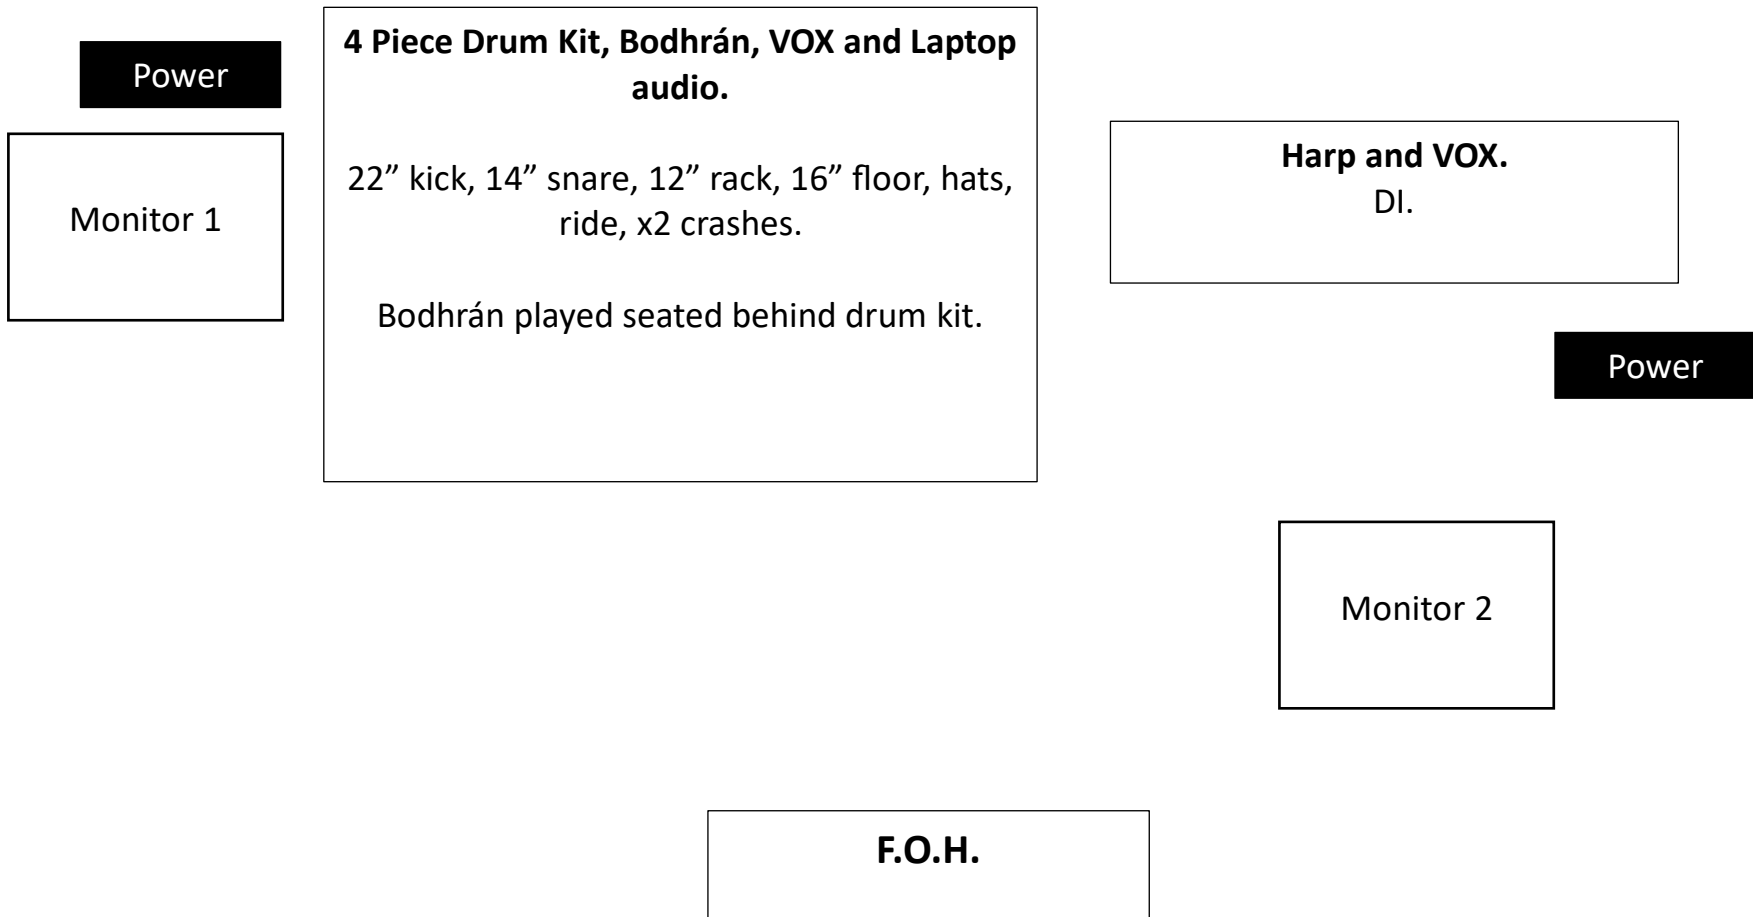

Eleanor Dunsdon & Gregor Black Tech Spec.

Channels	Instrument	Mic suggestions	Notes
1.	Kick	Audix D6	
2.	Snare Top	SM57	
3.	Rack Tom	604/421	
4.	Floor Tom	604/421	
5.	Overhead Left	414/Rode M5 or similar	
6.	Overhead Right	414/Rode M5 or similar	
7.	Bodhrán	ATM350 Cardioid Condenser Microphone*	Requires phantom power
8.	Laptop audio	Laptop to FOH	Focusrite to FOH (Mono)
9.	Harp	DI	
10.	VOX Drums	SM58/suitable vocal mic	Backing VOX
11.	VOX Harp	SM58/suitable vocal mic	Lead VOX